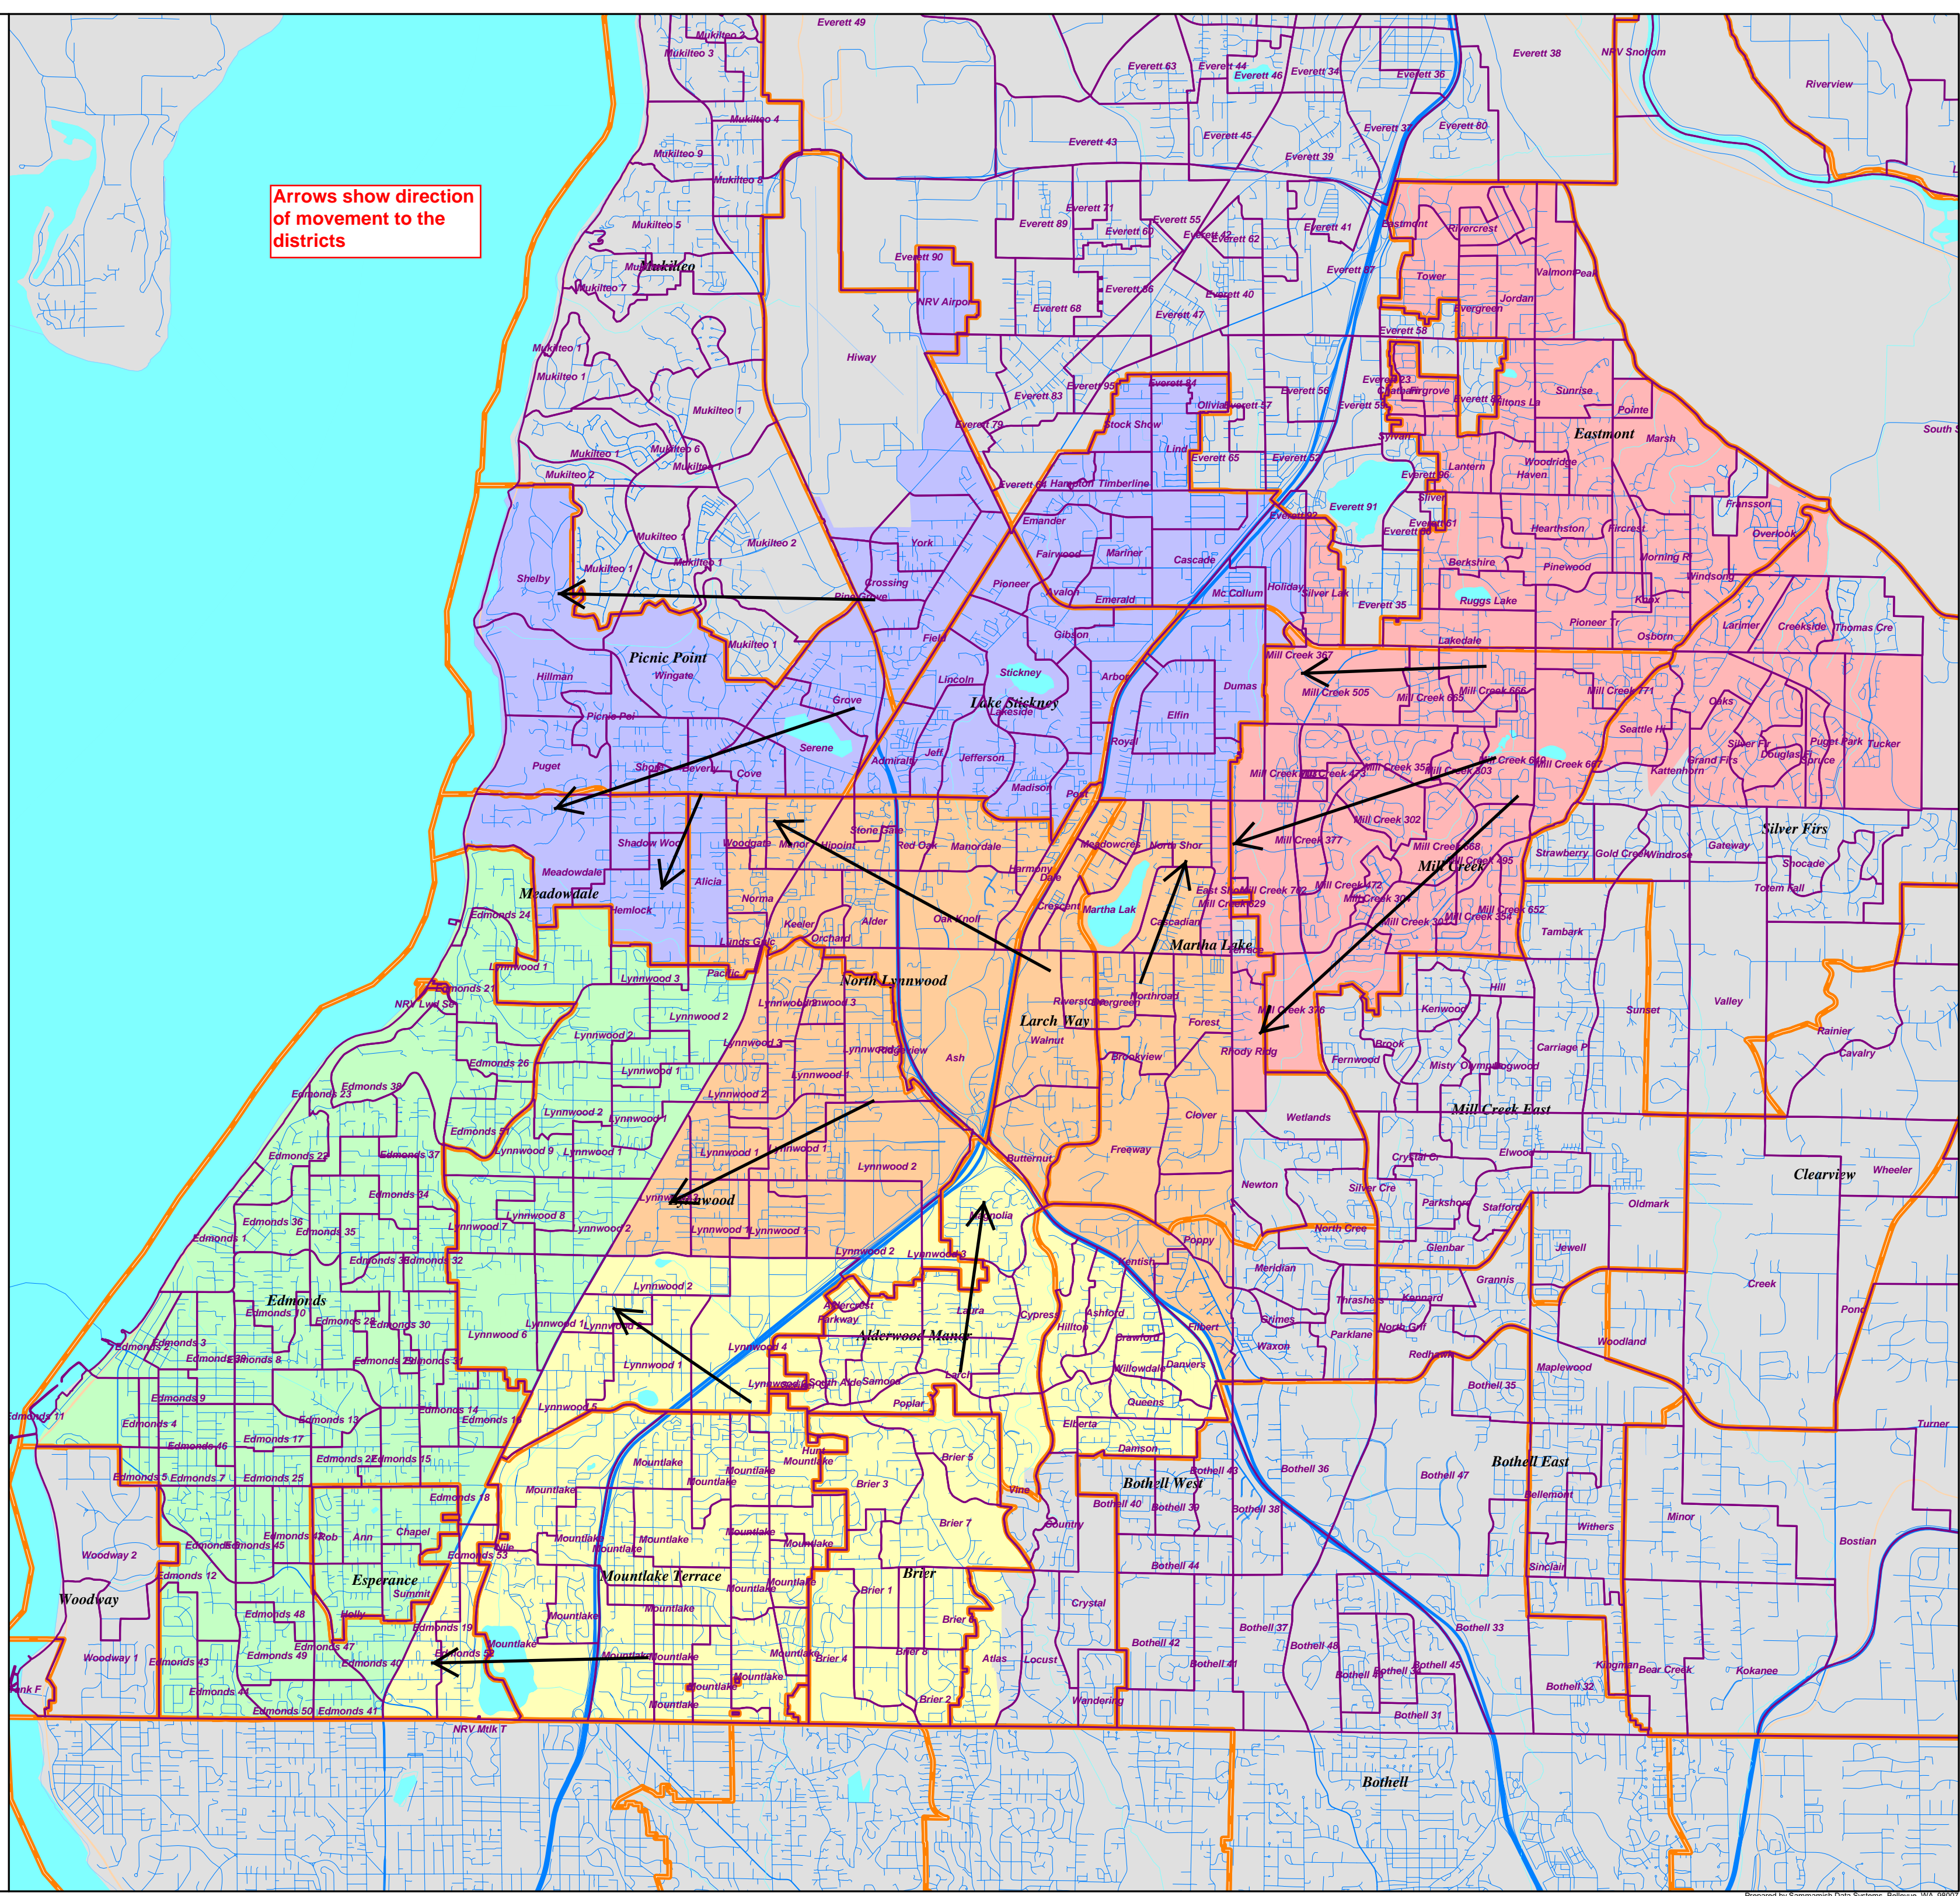

South Snohomish County Fire & Rescue

Summary of Population by Race and Hispanic Origin

District Number	Total Population	Total Population by Race							Two or More Races	Hispanic Origin (of any race)
		Single Race								
		Total	White	Black African American	American Indian and Alaska Native	Asian	Native Hawaiian and Other Pacific Islander	Other Race	Total	
1st	58,004	51,162	34,458	3,389	553	8,902	381	3,479	6,842	7,305
2nd	58,413	52,323	41,603	2,106	425	5,722	238	2,229	6,090	5,352
3rd	56,810	50,627	28,077	4,094	438	13,896	512	3,610	6,183	7,124
4th	58,313	51,779	29,878	4,635	669	10,667	559	5,371	6,534	9,663
5th	57,636	51,468	37,839	1,813	285	9,573	233	1,725	6,168	4,843
Totals.....	<u>289,176</u>	<u>257,359</u>	<u>171,855</u>	<u>16,037</u>	<u>2,370</u>	<u>48,760</u>	<u>1,923</u>	<u>16,414</u>	<u>31,817</u>	<u>34,287</u>

South Snohomish County Fire & Rescue - Commission Districts as Approximated Using Census 2020 Geography

- 1st District
- 2nd District
- 3rd District
- 4th District

Voter Precincts

City of Edmonds

South Snohomish County Fire & Rescue - Commission Districts as Approximated Using Census 2020 Geography

- 1st District
- 2nd District
- 3rd District
- 4th District
- 5th District

City Limits

Voter Precincts

Arrows show direction of movement to the districts

South Snohomish County Fire & Rescue - Commission Districts as Approximated Using Census 2020 Geography

- 1st District
- 2nd District
- 3rd District
- 5th District

City Limits

Voter Precincts

South Snohomish County Fire & Rescue - Commission Districts as Approximated Using Census 2020 Geography

- 1st District
- 2nd District
- 3rd District
- 4th District