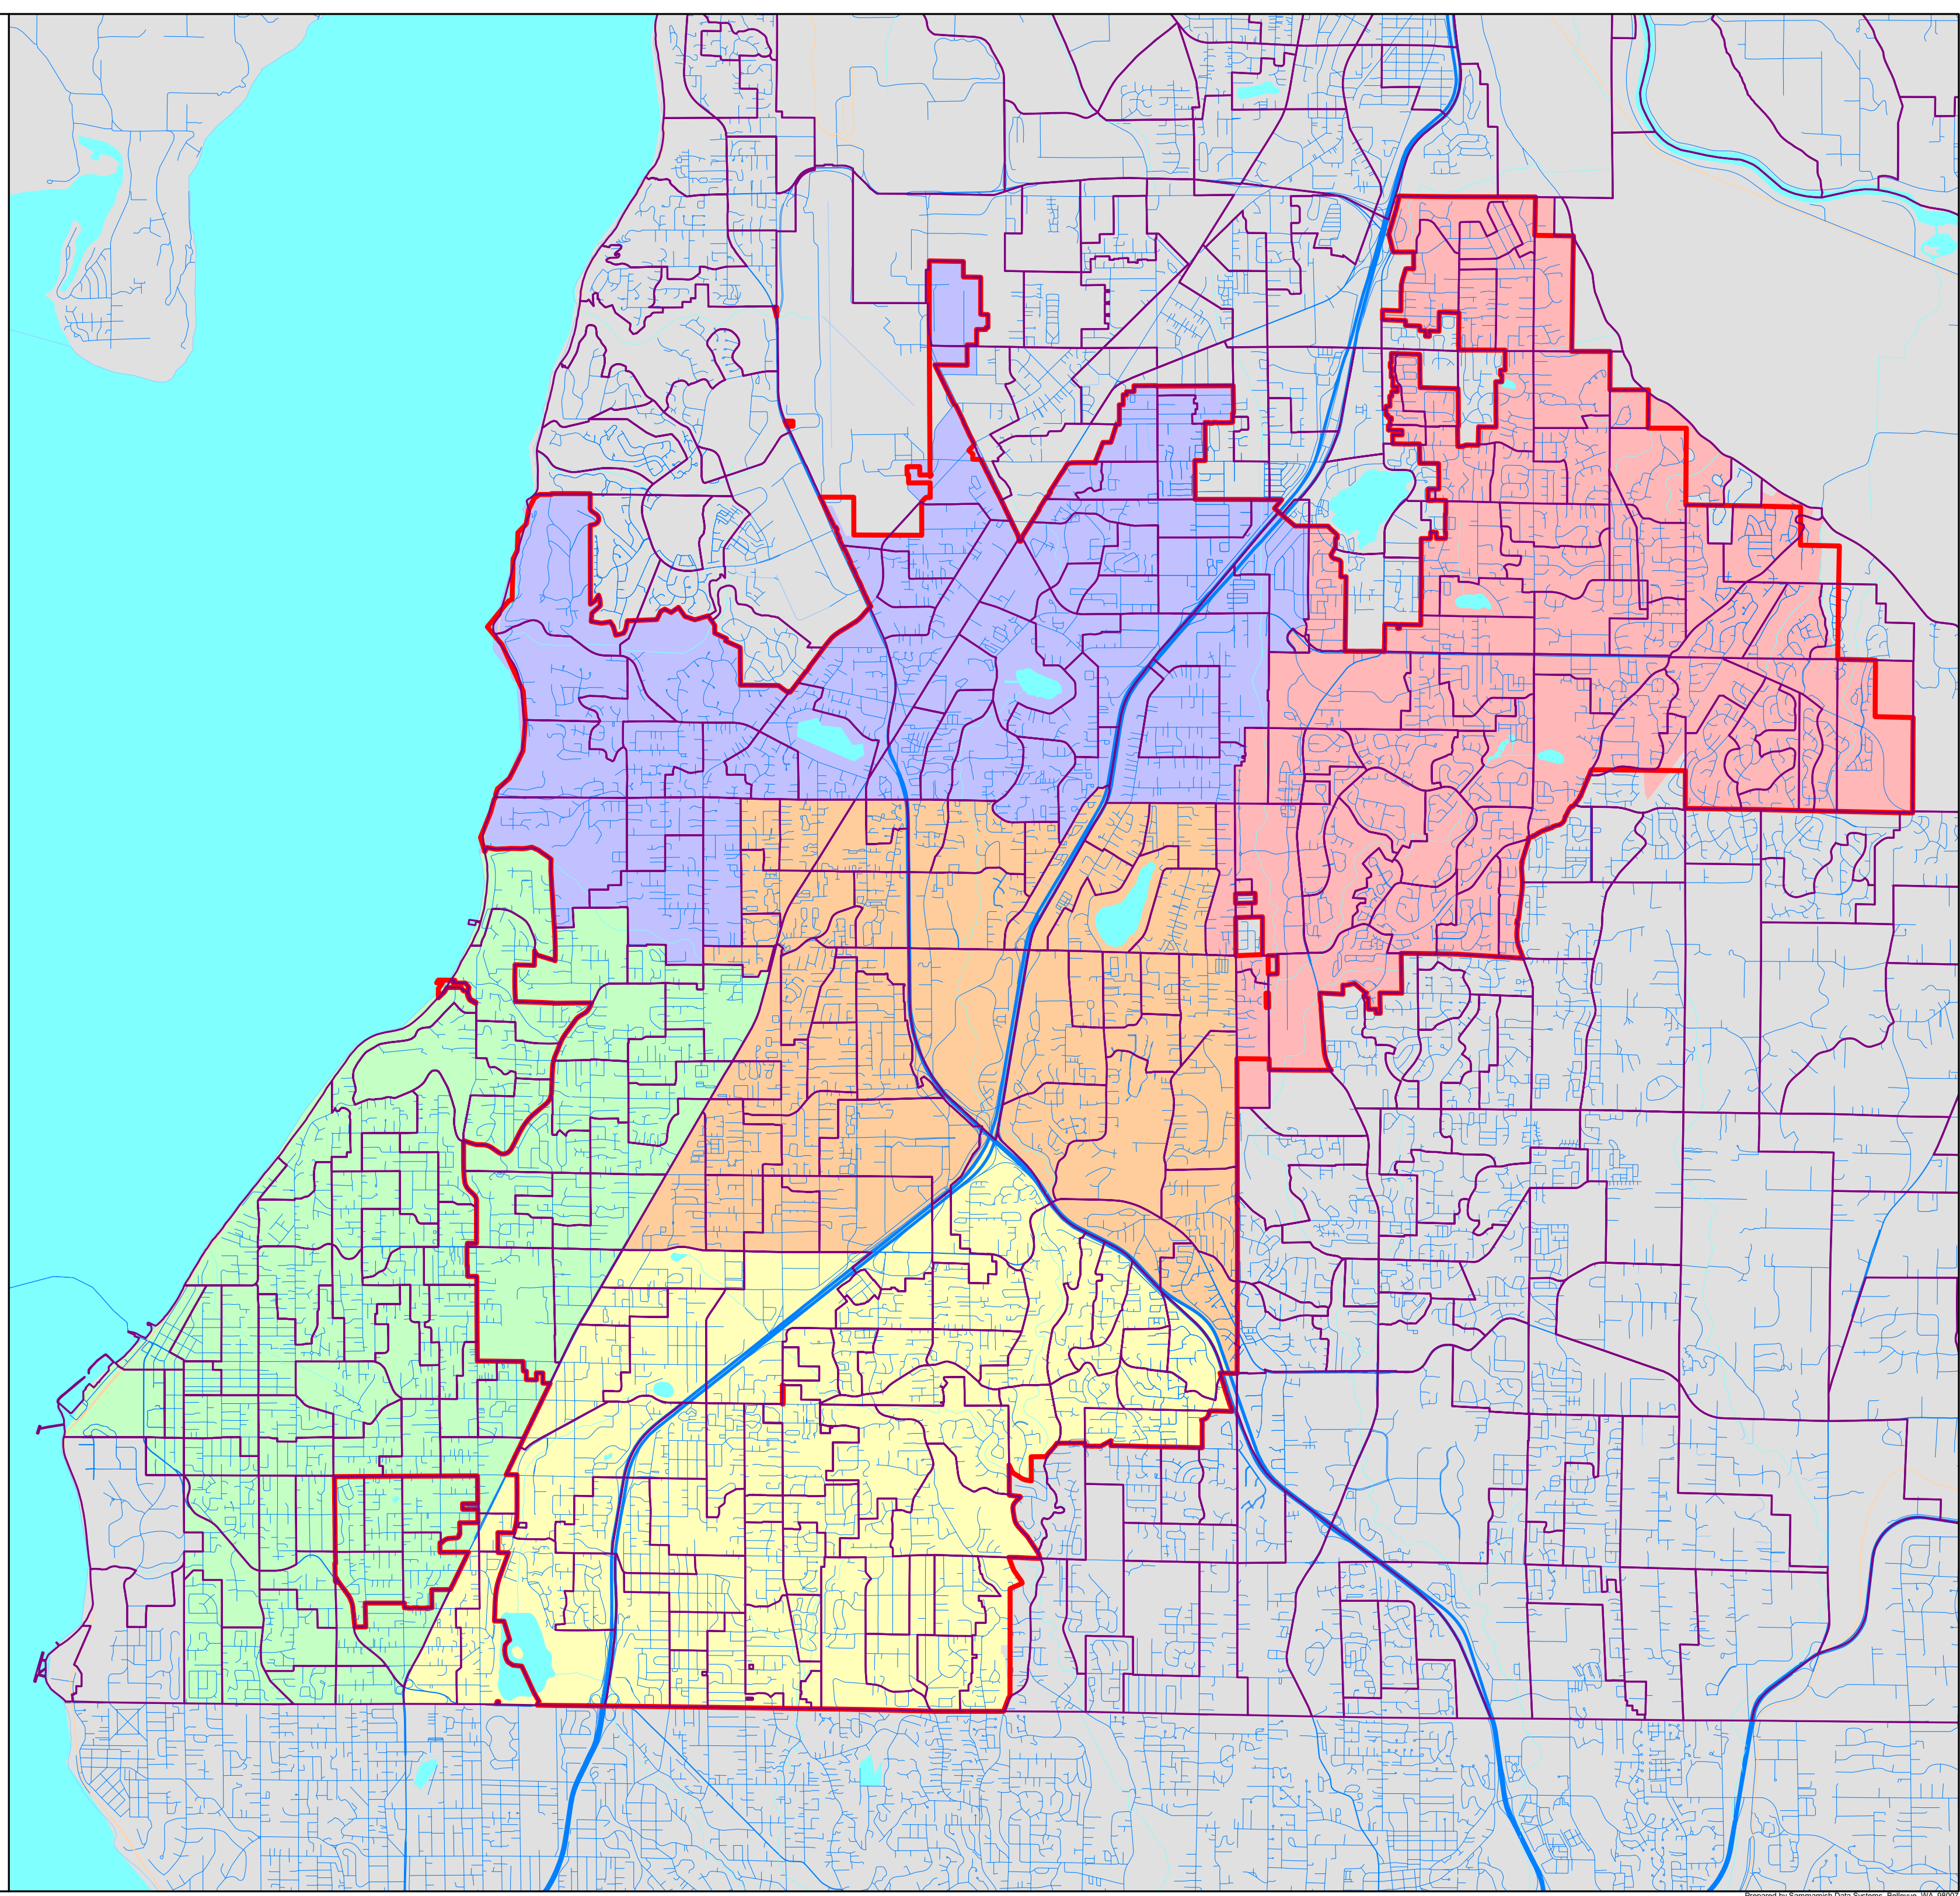

South Snohomish
County Fire &
Rescue -
Commission Districts
as Approximated
Using Census 2020
Geography

-  1st District
-  2nd District
-  3rd District
-  4th District
-  5th District

Voter
Precincts

South Snohomish County Fire & Rescue District Summary Report

Director District Number	Ideal Population	Total Population	Deviation from Ideal	% Deviation from Ideal	White Population	Hispanic Origin (of any race)	Non White & Mixed
1st	57,849	58,004	155	0.27	34,458	7,305	23,546
2nd	57,849	58,413	564	0.97	41,603	5,352	16,810
3rd	57,849	56,810	-1,039	-1.80	28,077	7,124	28,733
4th	57,849	58,313	464	0.80	29,878	9,663	28,435
5th	57,849	57,636	-213	-0.37	37,839	4,843	19,797
Totals.....		<u>289,176</u>	<u>-69</u>		<u>171,855</u>	<u>34,287</u>	<u>117,321</u>

South Snohomish County Fire & Rescue

Summary of Population by Race and Hispanic Origin

District Number	Total Population	Total Population by Race							Two or More Races	Hispanic Origin (of any race)
		Single Race								
		Total	White	Black African American	American Indian and Alaska Native	Asian	Native Hawaiian and Other Pacific Islander	Other Race	Total	
1st	58,004	51,162	34,458	3,389	553	8,902	381	3,479	6,842	7,305
2nd	58,413	52,323	41,603	2,106	425	5,722	238	2,229	6,090	5,352
3rd	56,810	50,627	28,077	4,094	438	13,896	512	3,610	6,183	7,124
4th	58,313	51,779	29,878	4,635	669	10,667	559	5,371	6,534	9,663
5th	57,636	51,468	37,839	1,813	285	9,573	233	1,725	6,168	4,843
Totals.....	<u>289,176</u>	<u>257,359</u>	<u>171,855</u>	<u>16,037</u>	<u>2,370</u>	<u>48,760</u>	<u>1,923</u>	<u>16,414</u>	<u>31,817</u>	<u>34,287</u>

- 1st District
- 2nd District
- 3rd District
- 4th District
- 5th District

City Limits

Voter Precincts

Arrows show direction of movement to the districts

South Snohomish County Fire & Rescue - Commission Districts as Approximated Using Census 2020 Geography