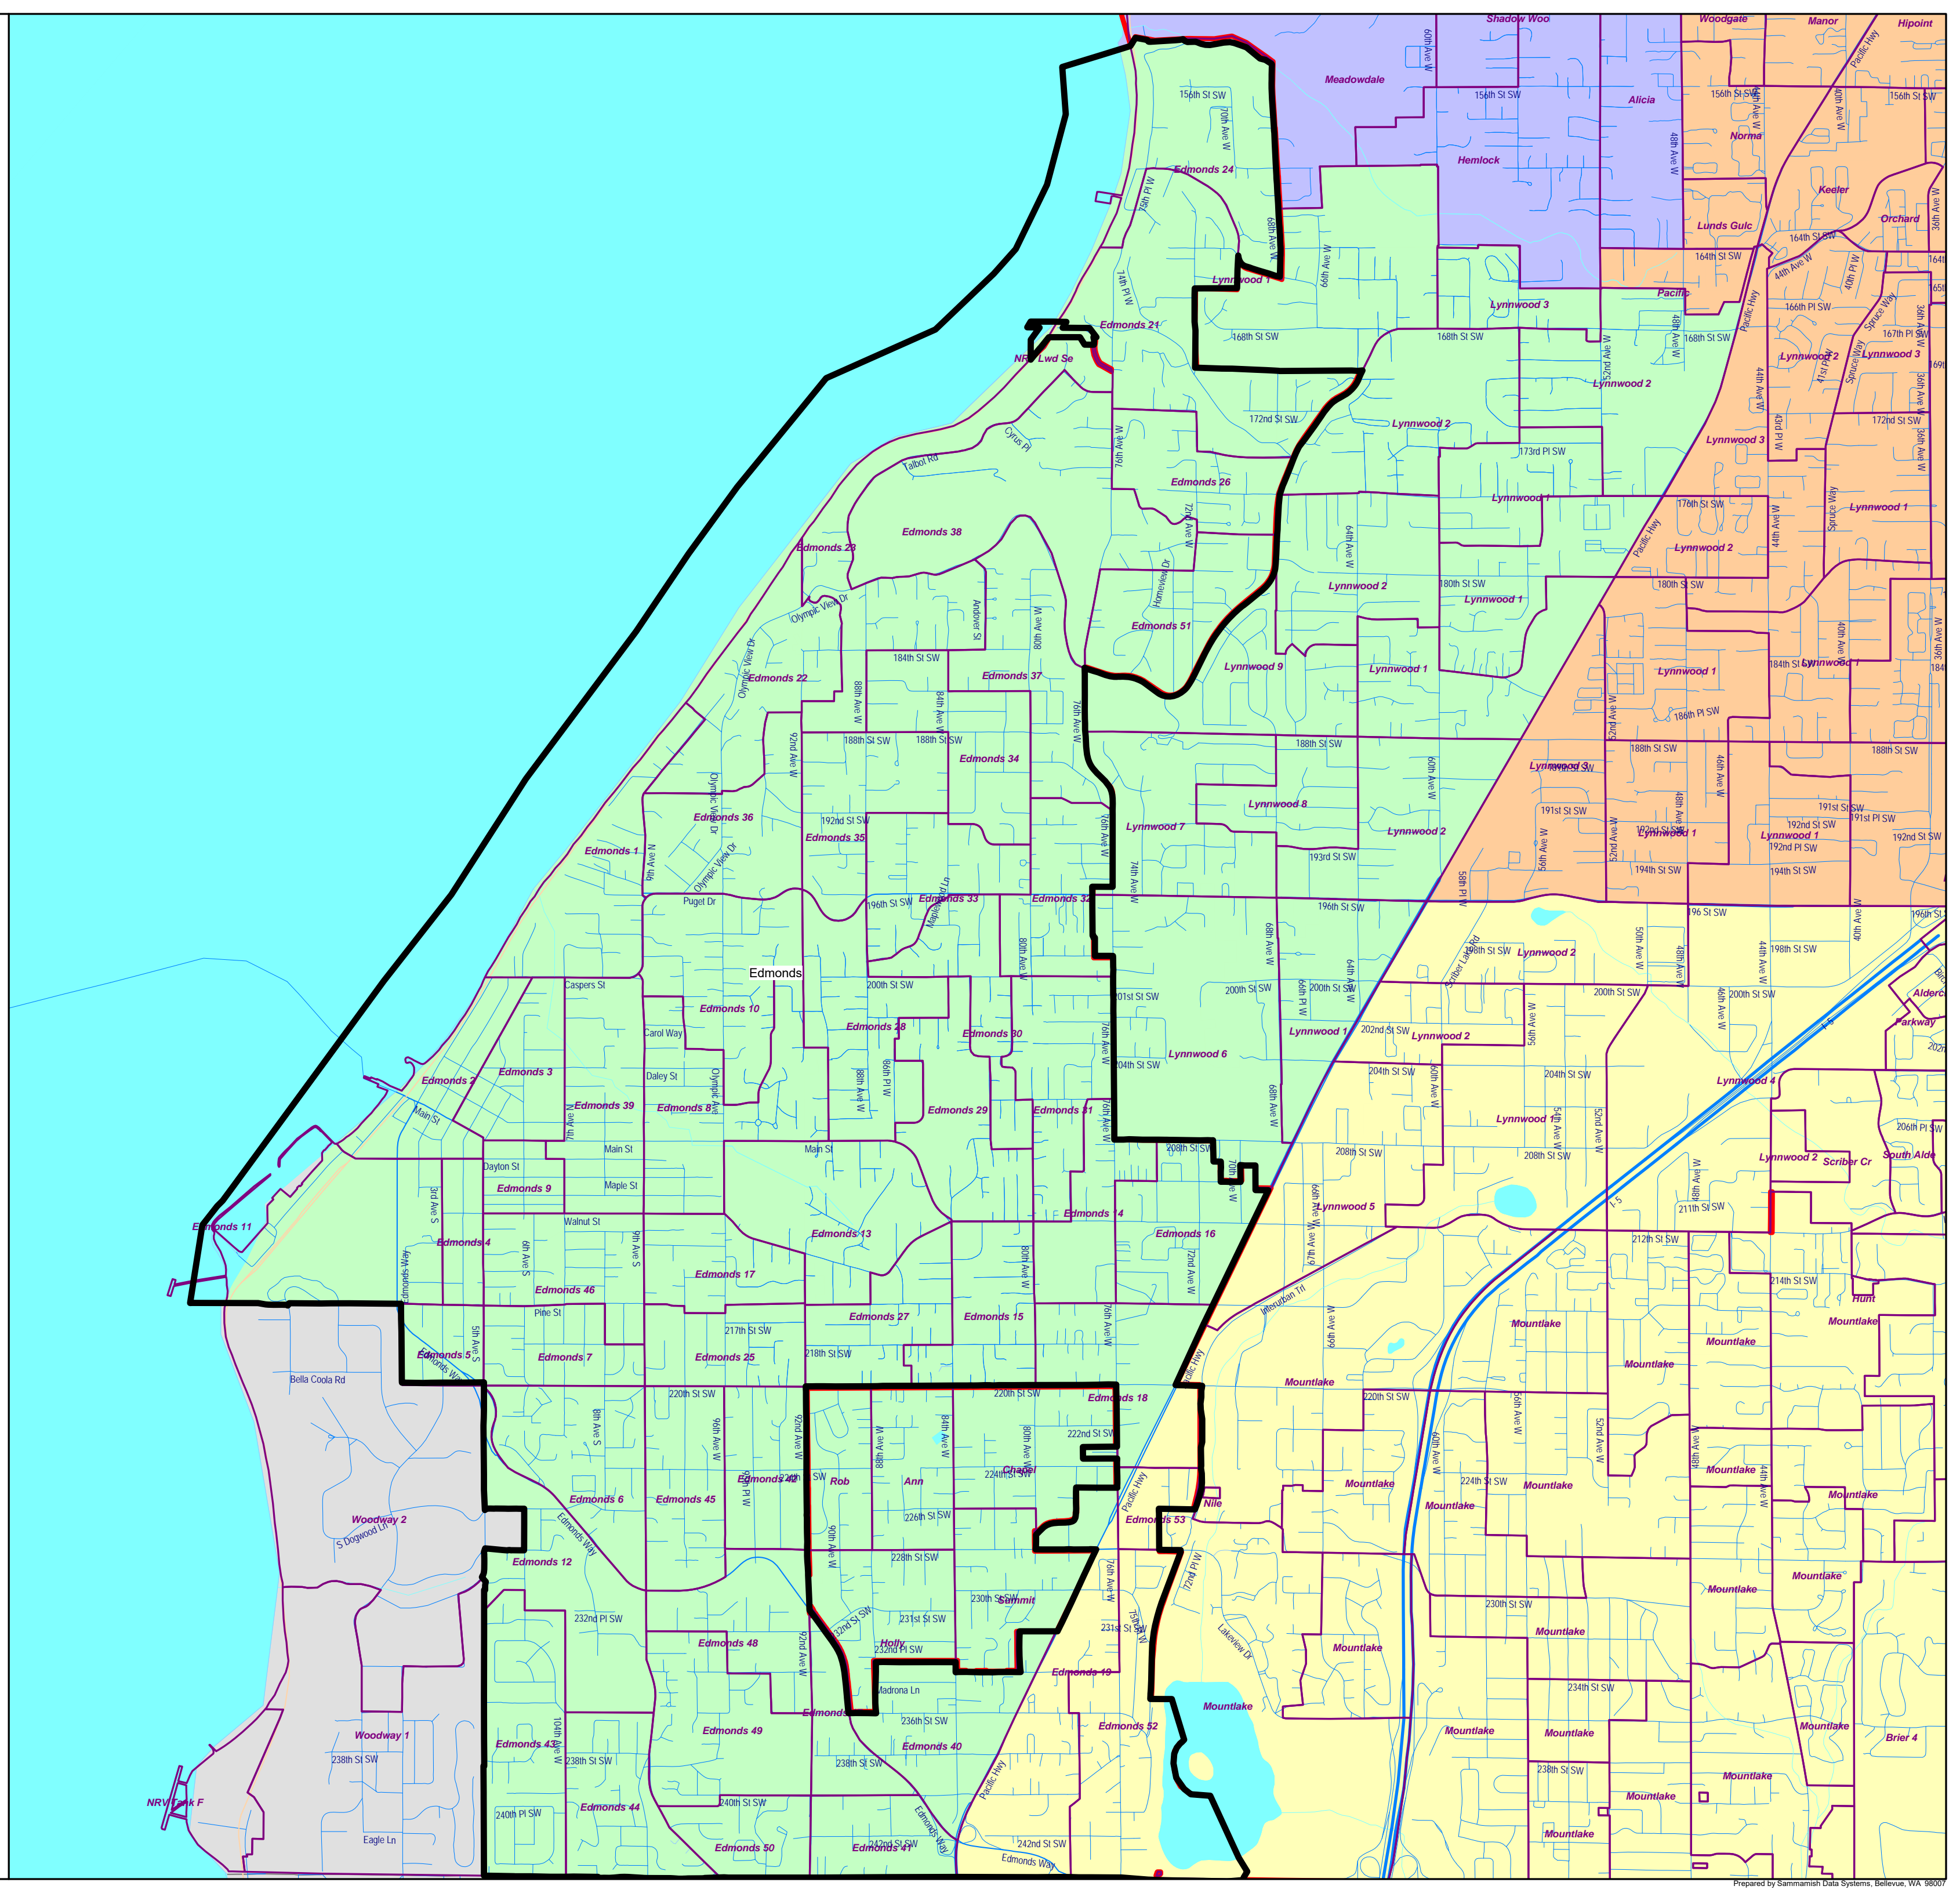

South Snohomish County Fire & Rescue

Summary of Population by Race and Hispanic Origin

District Number	Total Population	Total Population by Race							Two or More Races	Hispanic Origin (of any race)
		Single Race								
		Total	White	Black African American	American Indian and Alaska Native	Asian	Native Hawaiian and Other Pacific Islander	Other Race	Total	
1st	58,004	51,162	34,458	3,389	553	8,902	381	3,479	6,842	7,305
2nd	58,413	52,323	41,603	2,106	425	5,722	238	2,229	6,090	5,352
3rd	56,810	50,627	28,077	4,094	438	13,896	512	3,610	6,183	7,124
4th	58,313	51,779	29,878	4,635	669	10,667	559	5,371	6,534	9,663
5th	57,636	51,468	37,839	1,813	285	9,573	233	1,725	6,168	4,843
Totals.....	<u>289,176</u>	<u>257,359</u>	<u>171,855</u>	<u>16,037</u>	<u>2,370</u>	<u>48,760</u>	<u>1,923</u>	<u>16,414</u>	<u>31,817</u>	<u>34,287</u>

South Snohomish County Fire & Rescue - Commission Districts as Approximated Using Census 2020 Geography

- 1st District
- 2nd District
- 3rd District
- 4th District

Voter Precincts

City of Edmonds

South Snohomish County Fire & Rescue - Commission Districts as Approximated Using Census 2020 Geography

- 1st District
- 2nd District
- 3rd District
- 4th District
- 5th District

City Limits

Voter Precincts

Arrows show direction of movement to the districts

South Snohomish County Fire & Rescue - Commission Districts as Approximated Using Census 2020 Geography