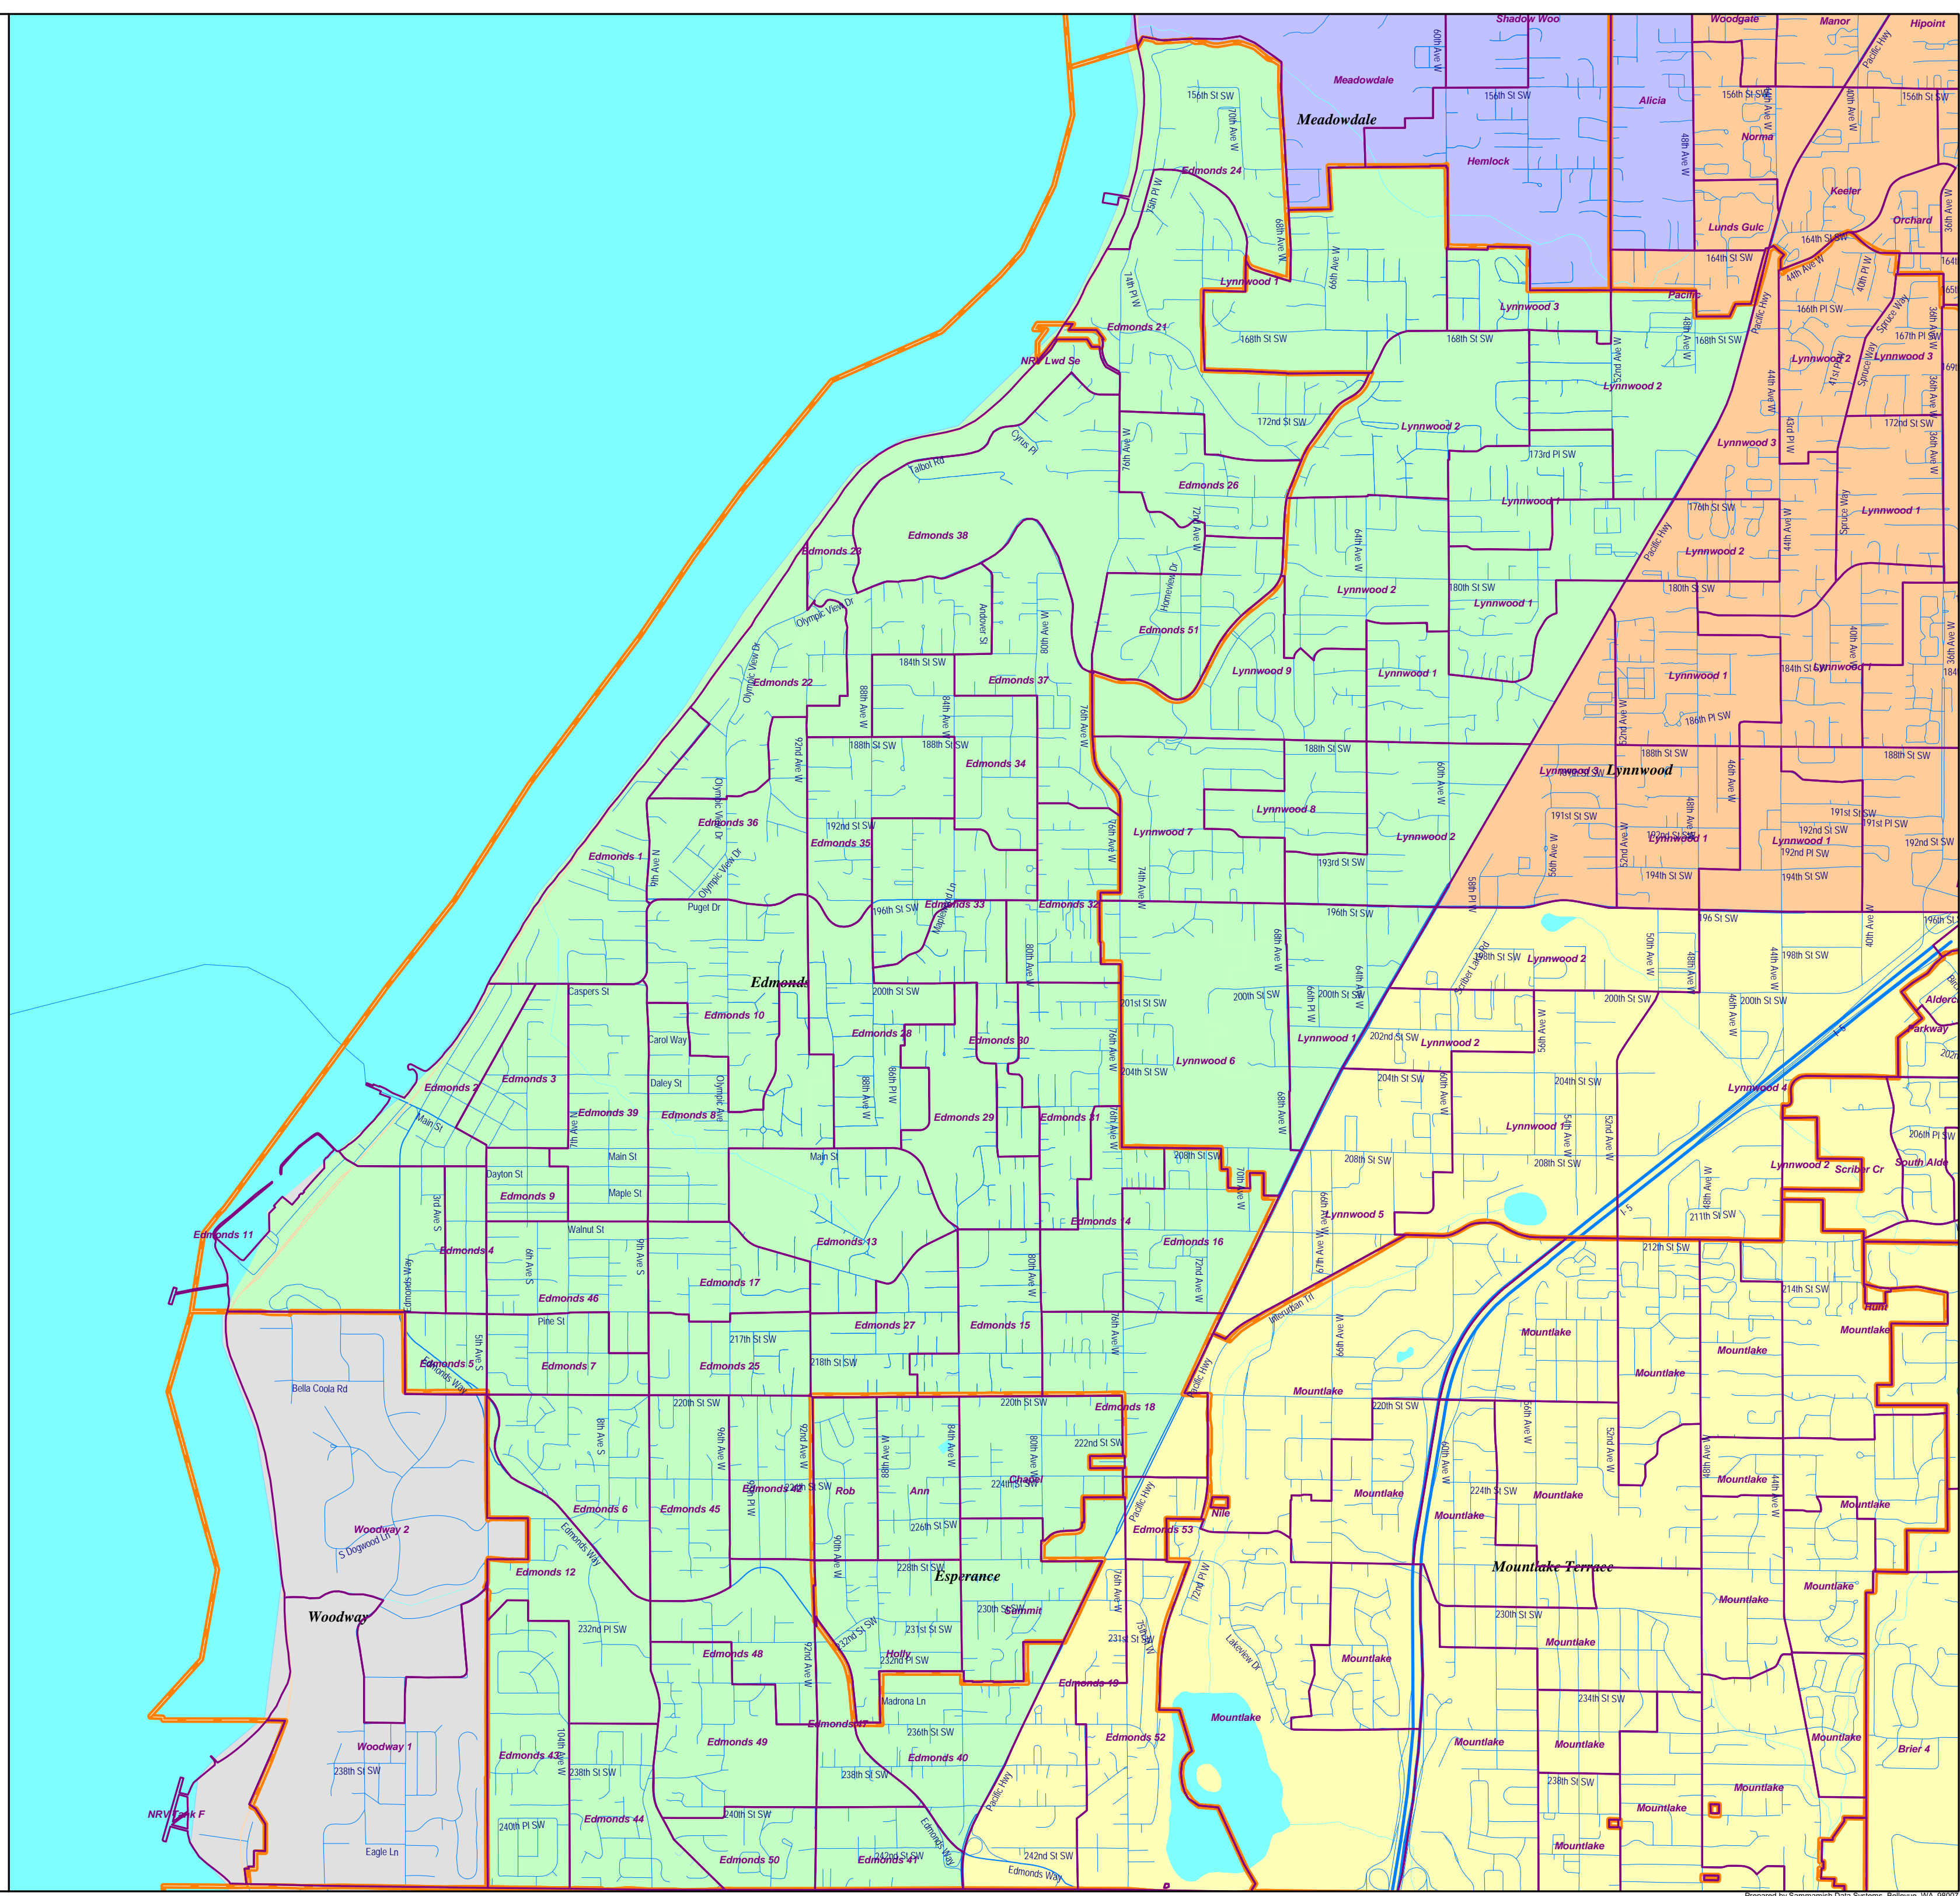

- 1st District
- 2nd District
- 3rd District
- 4th District
- 5th District

City Limits

Voter Precincts

Arrows show direction of movement to the districts

South Snohomish County Fire & Rescue - Commission Districts as Approximated Using Census 2020 Geography

- 1st District
- 2nd District
- 3rd District
- 5th District

City Limits

Voter Precincts

South Snohomish County Fire & Rescue - Commission Districts as Approximated Using Census 2020 Geography

- 1st District
- 2nd District
- 3rd District
- 4th District

City Limits

Voter Precincts

South Snohomish County Fire & Rescue - Commission Districts as Approximated Using Census 2020 Geography

- 1st District
- 2nd District
- 3rd District
- 4th District
- 5th District